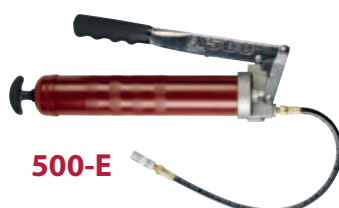

## PROFESSIONAL SERIES

Alemite Professional Series Grease Guns are designed to consistently deliver excellent performance, and are known for their reliability and durability. Available in standard and high volume models.

### Lever Guns

#### 500 SERIES ACCESSORIES:

- Rigid Extension (53986)
- 18" (45 cm) Whip Hose (B337595-B1)
- Grease Coupler (308730)

500

500-E

500-L

Product #	Description	Pressure	Delivery	Cylinder Capacity	Included Items
500*	Lever gun	10,000 psi (690 bar)	1 oz (28.35 g) /21 strokes	16 oz (454 g)	Rigid extension, coupler, loader fitting
500-E*	Lever gun with hose	10,000 psi (690 bar)	1 oz (28.35 g) /21 strokes	16 oz (454 g)	18" (45 cm) flexible hose, coupler, loader fitting
500-L*	Lever gun, high capacity	10,000 psi (690 bar)	1 oz (28.35 g) /21 strokes	24 oz (680 g)	Rigid extension, coupler, loader fitting

#### FEATURES:

- Develops up to 7,500 psi (516 bar) pressure
- Simple, quick priming – heavy duty follower spring to maintain prime
- Exclusive dual leverage feature – volume or pressure mode
- Ergonomic, rugged cast handle
- Universal follower for cartridge and bulk use
- Reliable, long lasting coupler
- Bleeder valve