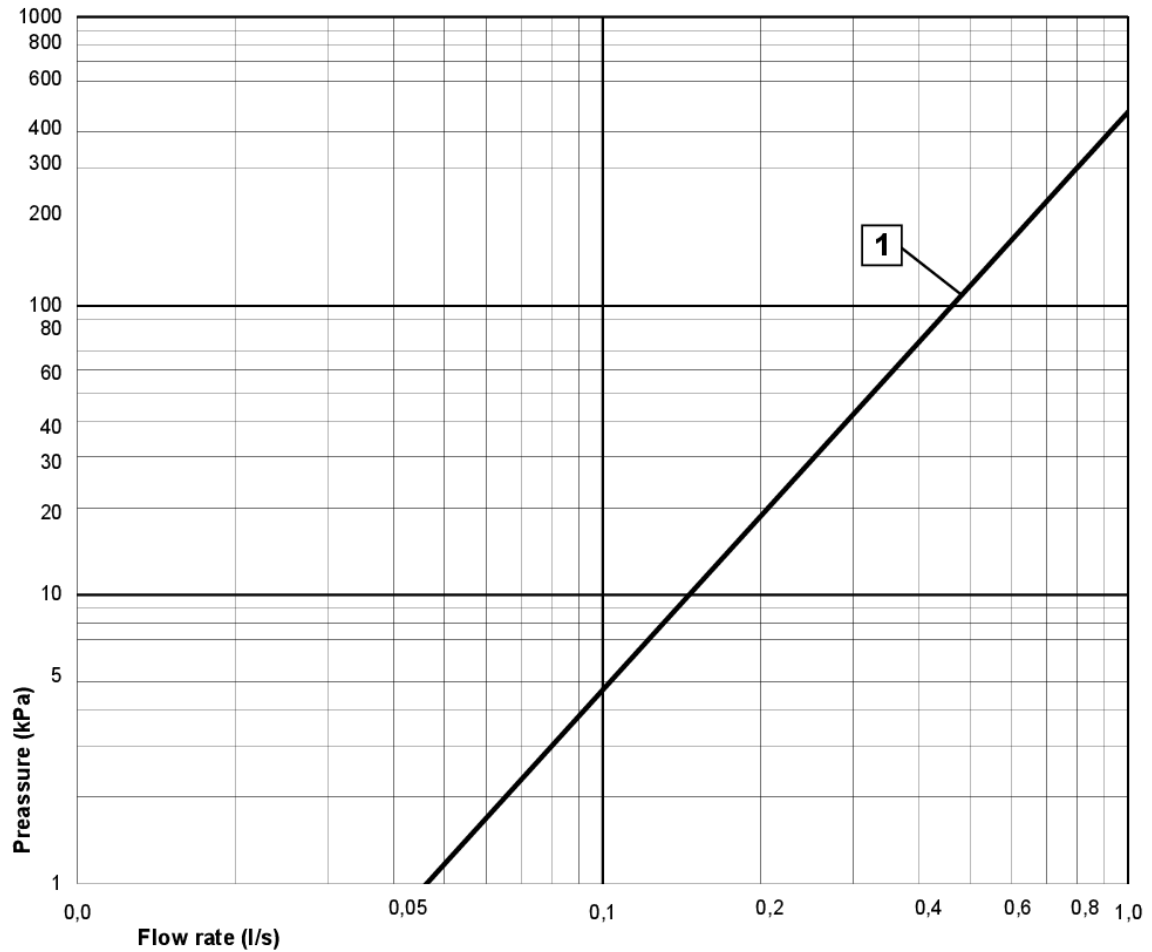

SMARTER
BATHROOMS

FLOW CHART

GARDEN TAP

1 Outlet

A MEMBER OF THE
VILLEROY & BOCH GROUP

Villeroy & Boch Gustavsberg AB
Box 400, 134 29 Gustavsberg
Phone +46 (0)8-570 391 00
www.gustavsberg.com | info@gustavsberg.com