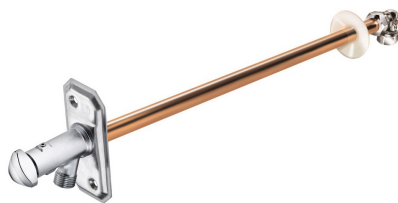

Quality of life since 1825

Outdoor faucet – with knob

Self-draining, 30–400 mm

Product features

- Easy to install and service
- Freeze-proof, even if hose is attached
- Pipe length can be cut

Article numbers

Art-no.
FG0105061

EAN
7393792213257

Packaging information

Length: 565 mm | Width: 245 mm | Height: 240 mm
Weight: 0.9 kg
Weight: 10 pc

Assembling & Care

Energy labeling and certifications

- Complies with Safe Water installation requirements.